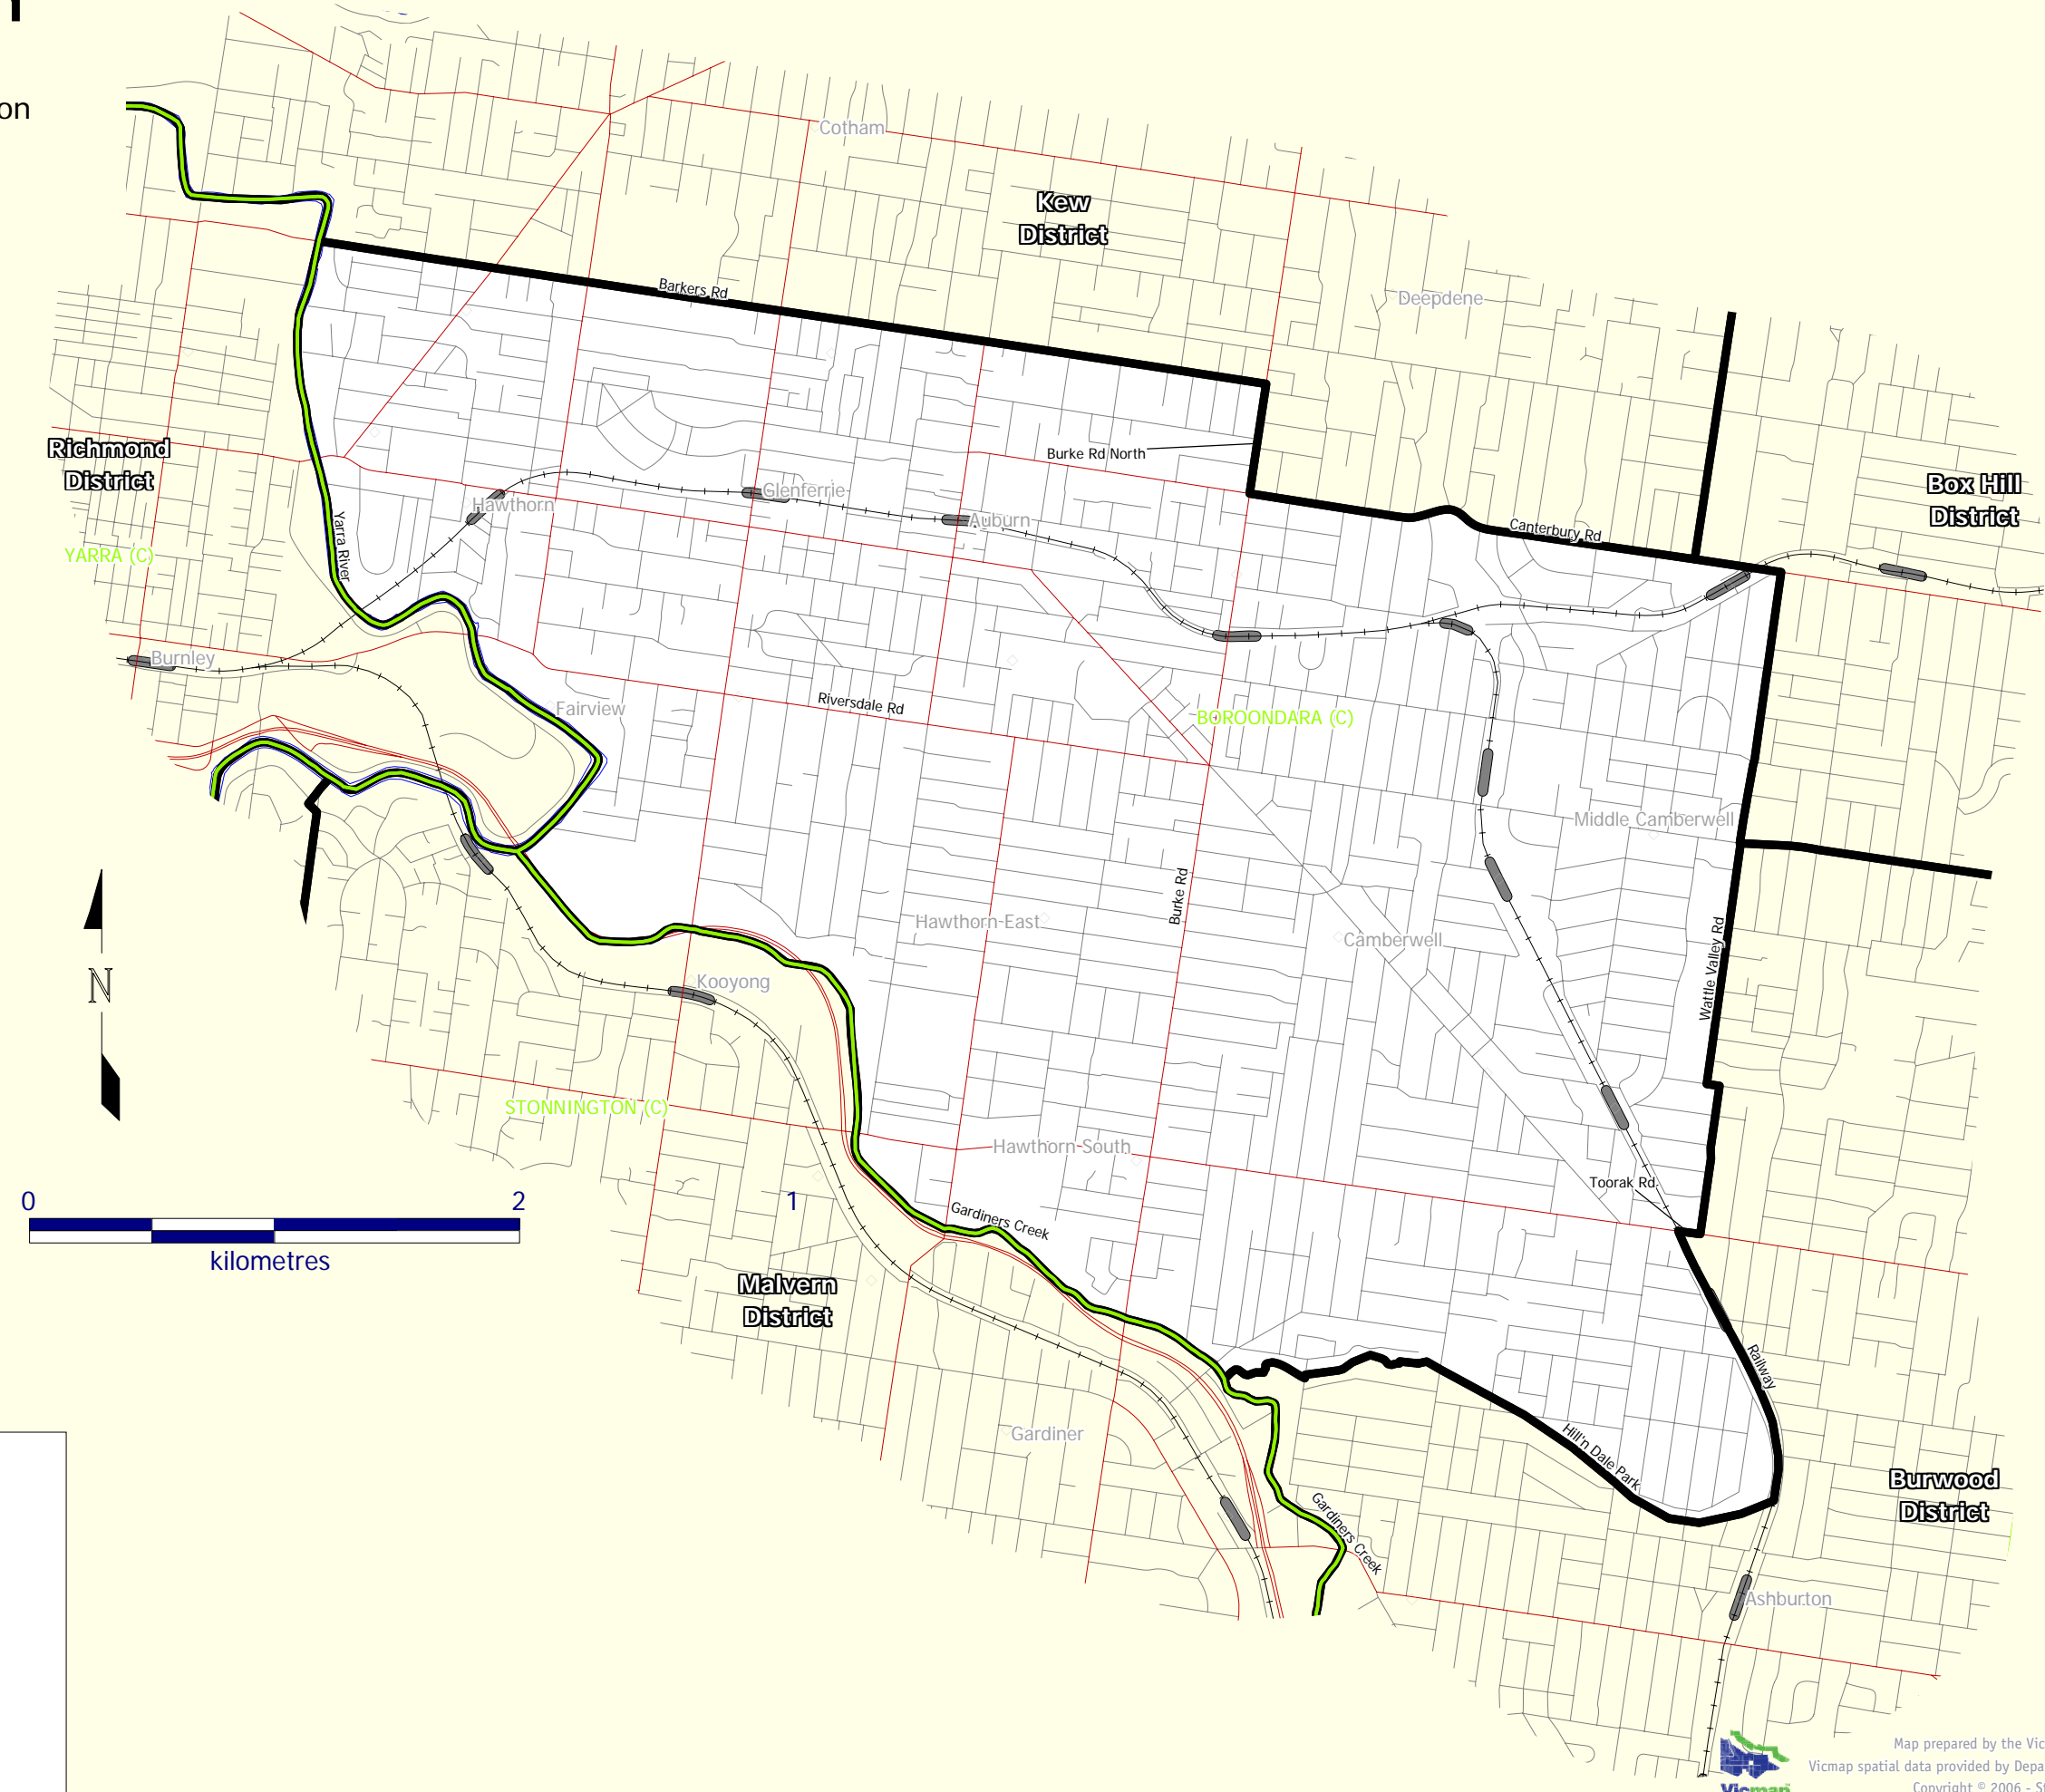

Hawthorn

Electoral District
2000-2001 Redivision

Legend

- District Boundary
- Municipal Boundary

Map Symbols

- Main Road
- Street
- Rivers and Creeks
- Railway Line
- Railway Station